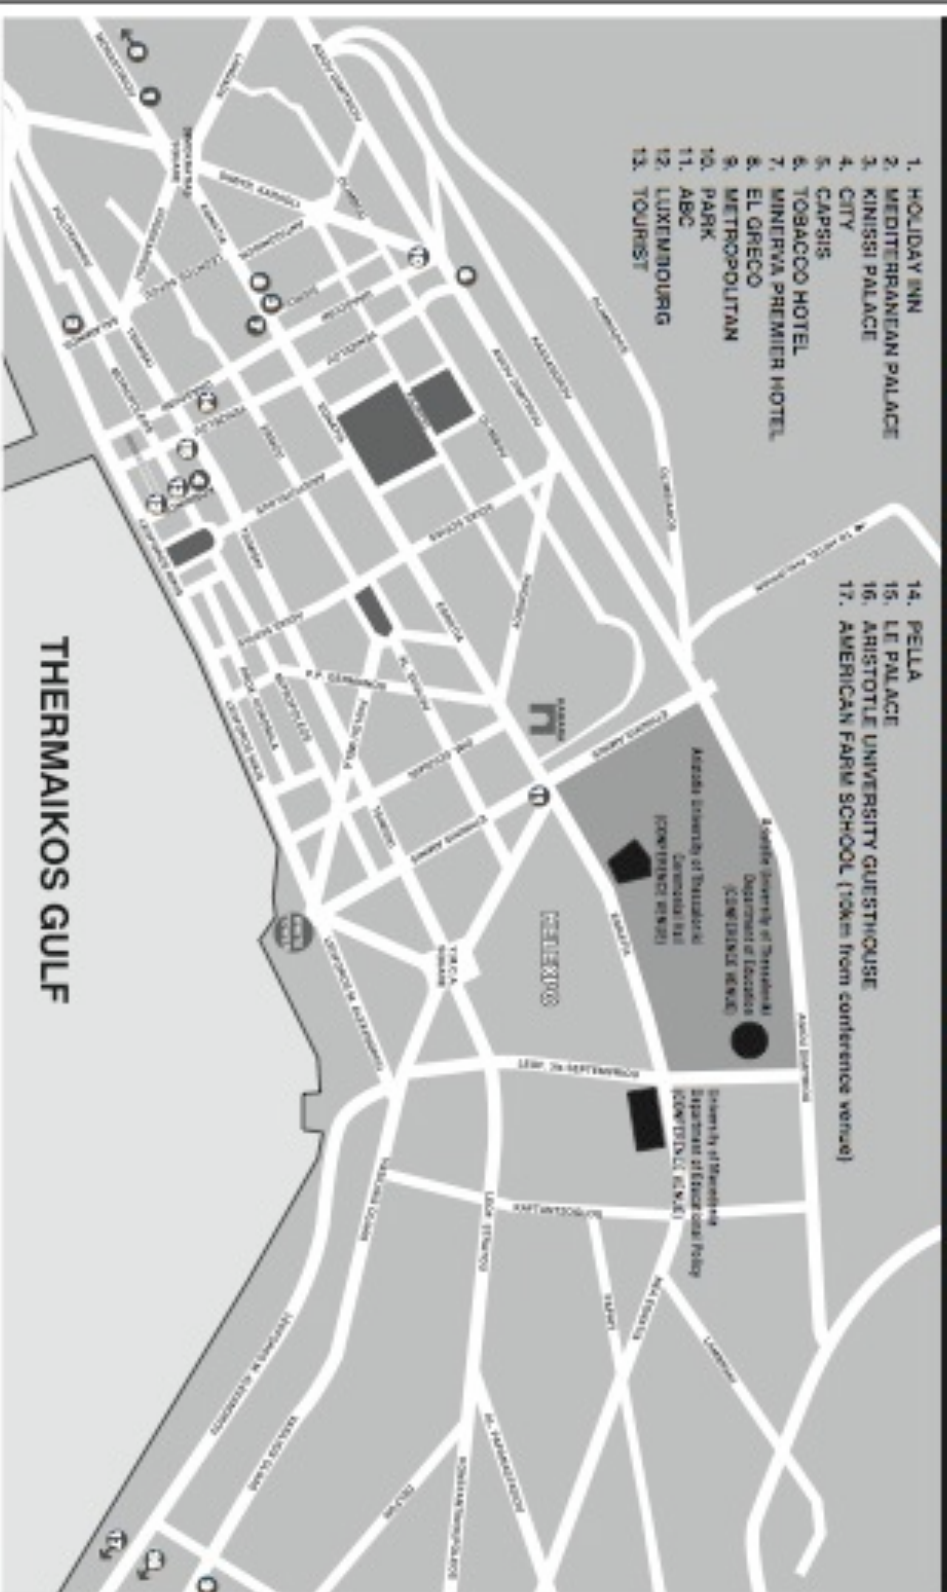

THE WORKSHOP WILL BE IN THE TOWER BUILDING OF THE DEPARTMENT OF EDUCATION,

ROOM TB 002 ON THE GROUND FLOOR → SEE MAPS BELOW OR

<http://www.pme33.eu/pme33/index.php?page=announce>

MAP 1: THESSALONIKI CITY & HOTELS MAP

1. HOLIDAY INN
2. MEDITERRANEAN PALACE
3. KINISSI PALACE
4. CITY
5. CAPSIS
6. TOBACCO HOTEL
7. MINERVA PREMIER HOTEL
8. EL GRECO
9. METROPOLITAN
10. PARK
11. ABC
12. LUXEMBOURG
13. TOURIST

14. PELLA
15. LE PALACE
16. ARISTOTLE UNIVERSITY GUESTHOUSE
17. AMERICAN FARM SCHOOL (15km from conference venue)

THESSALONIKI CITY & HOTELS MAP