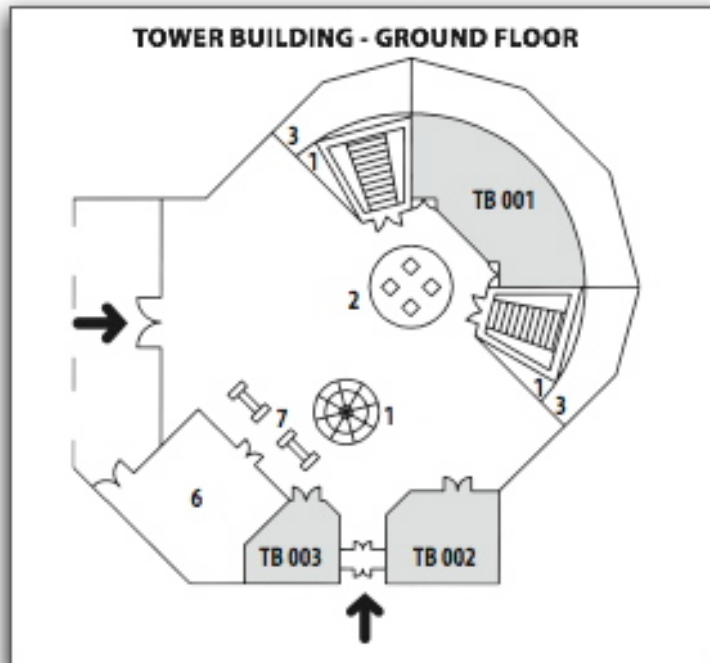

THE WORKSHOP WILL BE IN THE TOWER BUILDING OF THE DEPARTMENT OF EDUCATION,

ROOM TB 002 ON THE GROUND FLOOR → SEE MAPS BELOW OR

<http://www.pme33.eu/pme33/index.php?page=announce>

MAP 1: THESSALONIKI CITY & HOTELS MAP