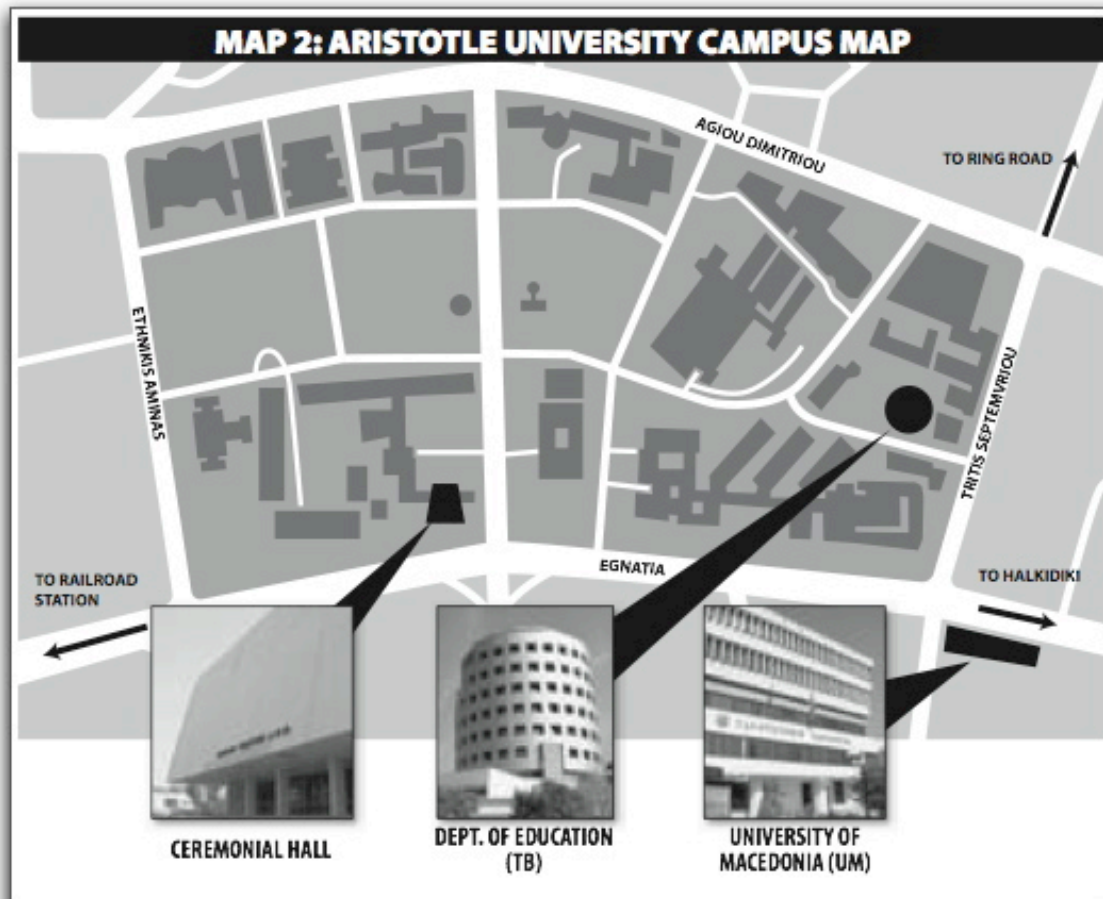

THE WORKSHOP WILL BE IN THE TOWER BUILDING OF THE DEPARTMENT OF EDUCATION,

ROOM TB 002 ON THE GROUND FLOOR → SEE MAPS BELOW OR

<http://www.pme33.eu/pme33/index.php?page=announce>

MAP 1: THESSALONIKI CITY & HOTELS MAP

1. HOLIDAY INN
2. MEDITERRANEAN PALACE
3. KINISSI PALACE
4. CITY
5. CAPSIS
6. TOBACCO HOTEL
7. MINERVA PREMIER HOTEL
8. EL GRECO
9. METROPOLITAN
10. PARK
11. ABC
12. LUXEMBOURG
13. TOURIST

14. PELLA
15. LE PALACE
16. ARISTOTLE UNIVERSITY GUESTHOUSE
17. AMERICAN FARM SCHOOL (15km from conference venue)

THESSALONIKI CITY & HOTELS MAP