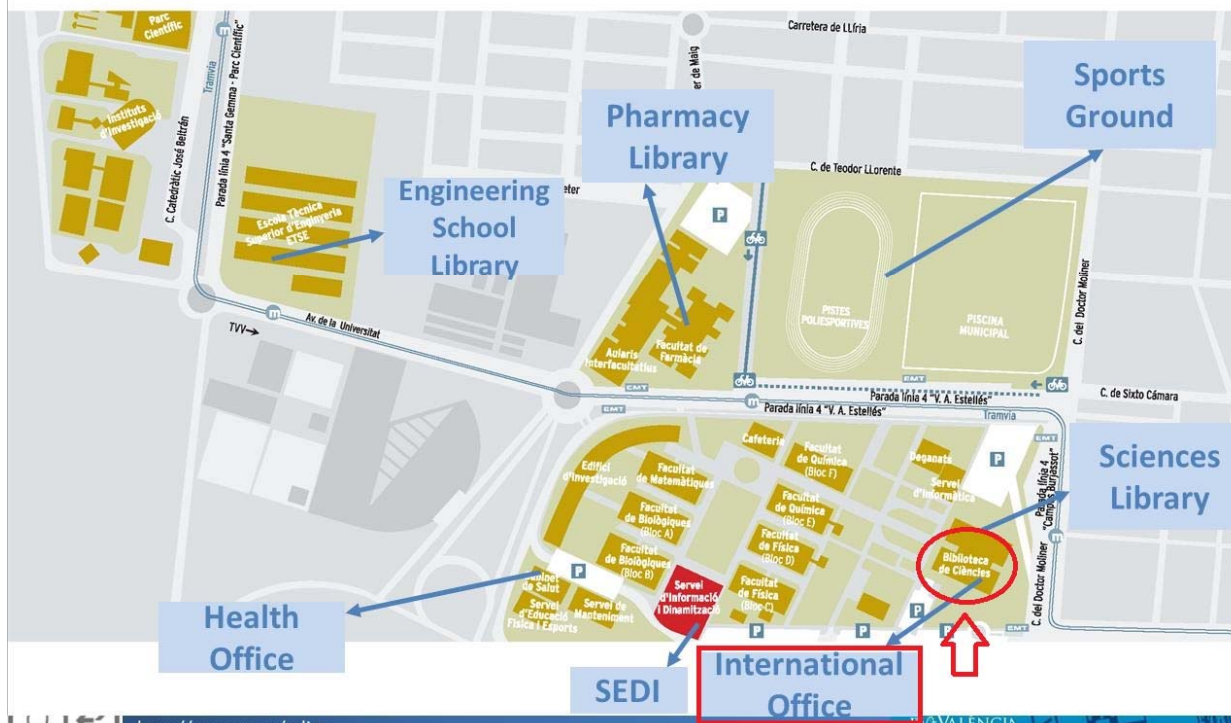

# International Relations Office in Burjassot

Located inside the library **“Biblioteca de Ciencias”**

*Opening hours:*

**9 am - 2 pm**

*Monday to Friday*

## CAMPUS DE BURJASSOT-PATERNA

<http://www.uv.es/relint>